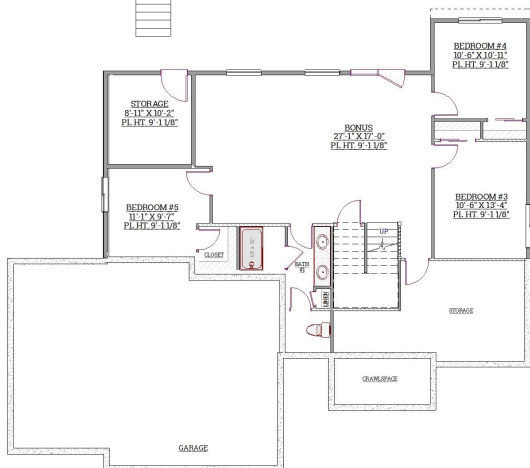

THE ELDORADO

Plan Details

- 2665 SF
- 4 Bedroom
- 2 Bath
- 2 Car Garage
- Basement

1st Floor	1580 Sq Ft
Garage	1085 Sq Ft
Total Area:	2665 Sq Ft
Width	'
Depth	'

Where Quality Meets Affordability

— HOMES —

(509) 949-9022 TRI-CITIES

(509) 713-0783 CHELAN

Basement