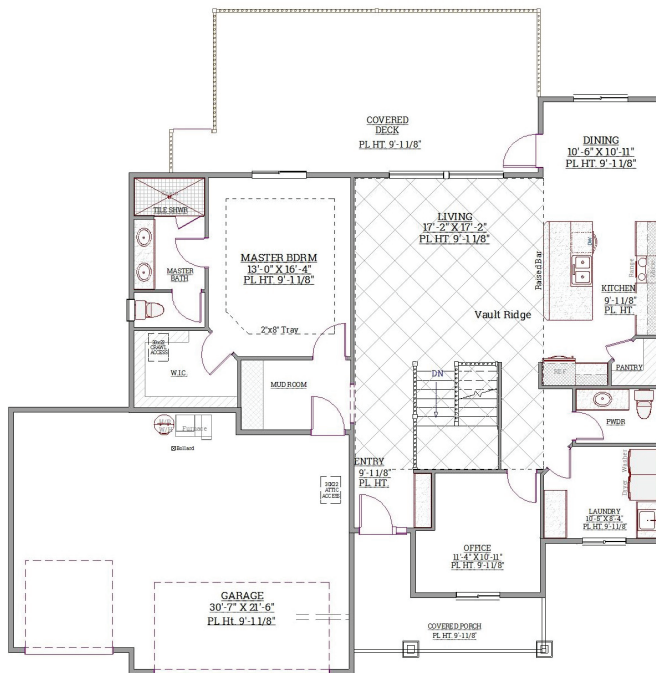

# THE ELDORADO

## Plan Details

1st Floor

- 2665 SF
- 4 Bedroom
- 2 Bath
- 2 Car Garage
- Basement

1st Floor	1580 Sq Ft
Garage	1085 Sq Ft
Total Area:	2665 Sq Ft
Width	'
Depth	'

*Where Quality Meets Affordability*

— HOMES —